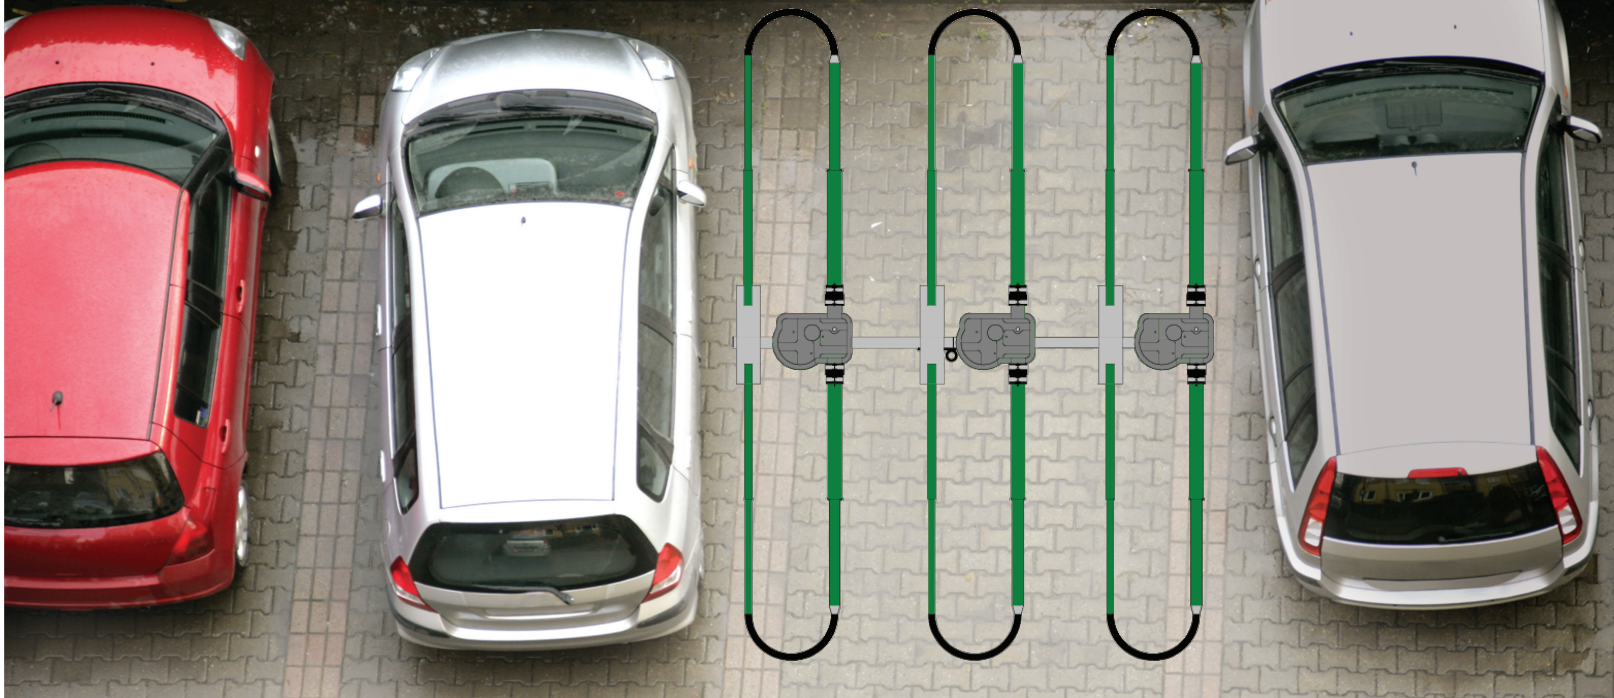

SPACE PROBLEMS?

The DB11 Yagi provides high performance on 20m-6m (and every frequency in-between) while fitting in a space about the size of a parking spot!

DB11 Active Elements

Band	Elements
20	2
17	3
15	3
12	3
10	3
6	3

DB11 Antenna Specifications

Element Length	19 ft / 5.79m
Boom Length	11 ft / 3.35m
Turning Radius	10.5 ft / 3.2 m
Weight	63 lb / 28.5 kg
Frequency Range	13.9–54 MHz
Power Rating	3KW
Projected Area	11.08 sq ft / 1.03 sq m

The DB11 Yagi is a small antenna with **BIG** performance... "Park" the DB11 at your QTH and experience **THE POWER OF SMALL!**

FOR DETAILS ON PRODUCTS AND TO ORDER:
www.steppir.com 425-453-1910

Interested in the 30/40/60/80m bands?
Look no further than the SmallIR/BigIR/StealthIR verticals.
Special pricing when combined with a DB11 purchase!