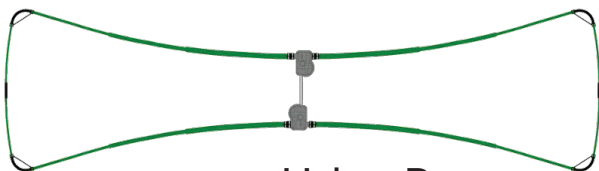

UrbanBeam

PORTABLE YAGI ANTENNA

The Urban Beam is excellent for use in the field where portability and easy setup is required, without sacrificing superior performance - all while maintaining a significantly smaller profile than traditional high-performance Yagi antennas. Covering 6.8 - 54 MHz, the Urban Beam is a dipole on 6.8-13.3 MHz and a 2 element Yagi from 13.3 - 54 MHz.