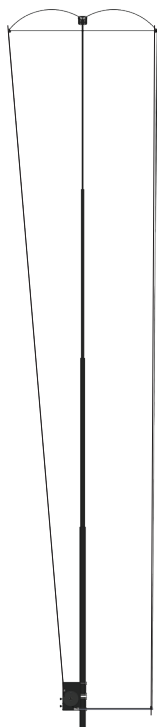

## CrankIR

### PORTABLE VERTICAL

The CrankIR is a lightweight, high-performance, ultra-portable 3.3 - 144 MHz vertical antenna rated at 1500 watts key-down with fully manual operation - no electrical power is required for this antenna system and it fits into an 8" x 8" x 24" included fabric carrying case.