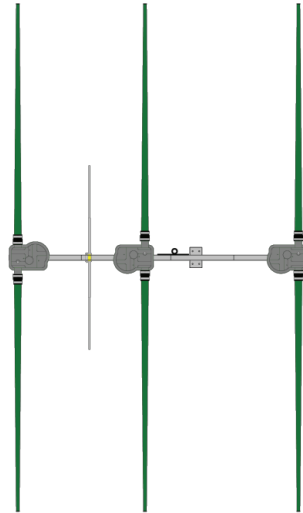

STRAIGHT ELEMENT YAGIS

Back by Popular Demand!

2

3

4

Re-Introducing the Legacy Series SteppIR antennas, 2, 3 and 4 element Yagis with STRAIGHT ELEMENTS - unbeatable performance on 20m-6m - and every single frequency in between! Optional 40/30 loop dipole available for the Legacy Series antennas.

I'll not forget the first time I switched from my previous dipole to the SteppIR 3 element Yagi. It was as if a door to the world had been opened.

Ralph Bolt - KORO

Save 10%

on new Legacy Yagi antenna purchases
for a limited time!