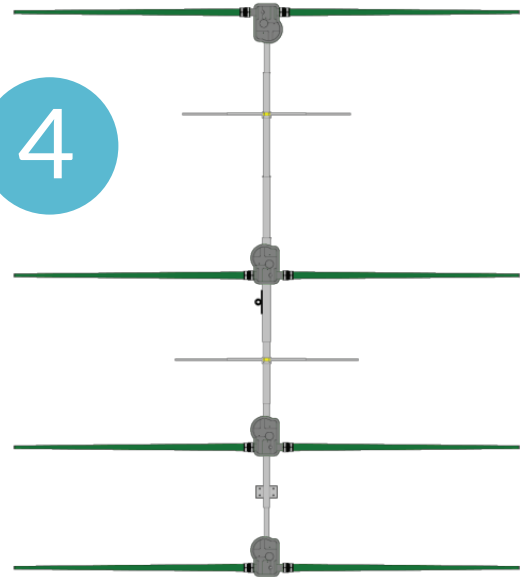

STRAIGHT ELEMENT YAGIS

Back by Popular Demand!

2

3

4

Re-Introducing the Legacy Series SteppIR antennas, 2, 3 and 4 element Yagis with STRAIGHT ELEMENTS - unbeatable performance on 20m-6m - and every single frequency in between! Optional 40/30 loop dipole available for the Legacy Series antennas.