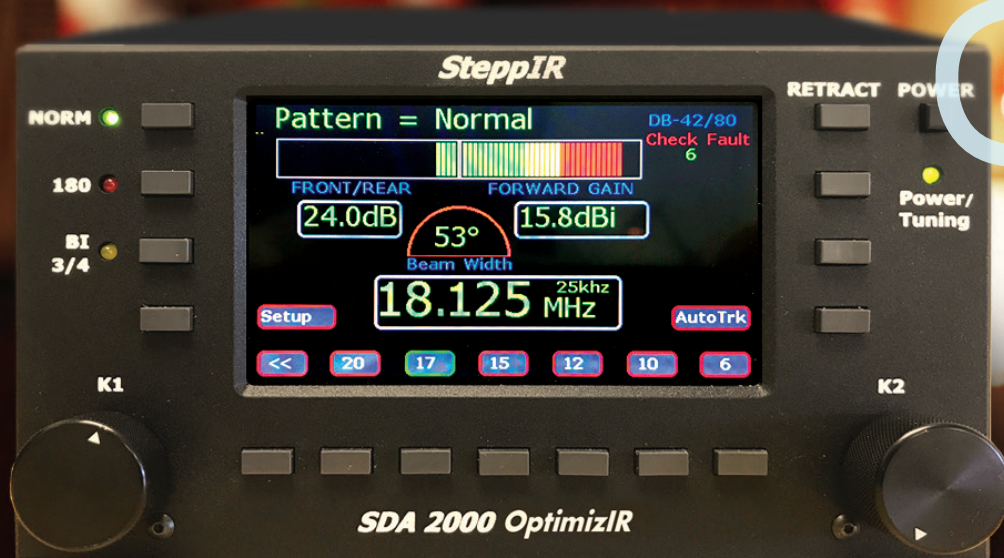

GIVE THE GIFT OF OPTIMIZATION

The New
SteppIR SDA 2000

OptimizIR

FULL COLOR
DISPLAY

IT'S NOT A CONTROLLER, IT'S AN OPTIMIZIR!

The days of using a "controller" are over. Imagine having the ability to select an antenna that is optimized for maximum gain, maximum front-to-rear or a combination of the two... at a click of a button!

- Create your own custom antenna models using 3rd party software such as AutoEZ, then download to your OptimizIR via mini SD card
- Antennas are optimized for normal direction, bi-directional and 180 degree modes
- Create antenna models for multiple SteppIR antenna products (Yagi, Vertical, Dipole) on a single controller