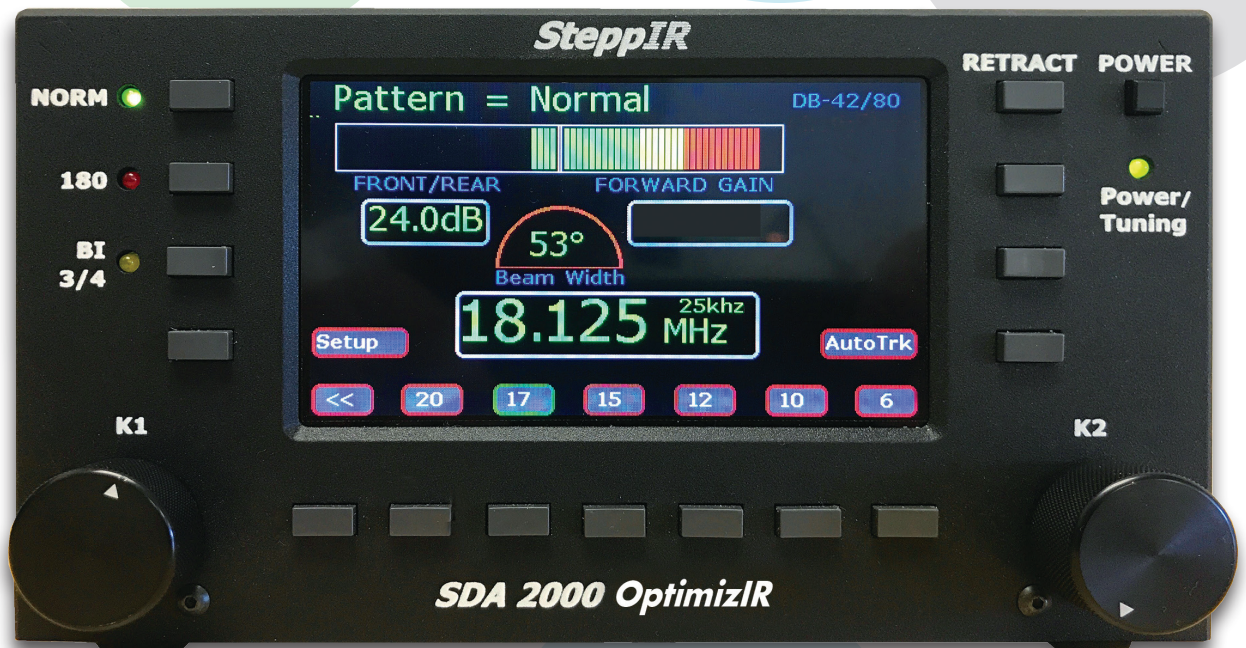

THE BRAINS OF THE OPERATION

BAR GRAPH

Visual representation of all gain and front-to-rear of all antennas

MAXIMUM GAIN MODE

Optimized for max gain

MAXIMUM FRONT-TO-REAR MODE

Optimized for best front to rear

3/4 MODE

Turns the BigIR vertical into a 3/4 wave antenna on 21-54 MHz

BEAM WIDTH

Lets you know the beam-width of chosen antenna designs

OptimizIR

The OptimizIR electronic controller is available as an upgrade for all SteppIR antenna products or as a standalone purchase.

AUTOTRAK

Antenna follows your radio wherever you tune for an optimized experience on every frequency

CUSTOM ANTENNA MODELS

Upload your models to controller

BI-DIRECTIONAL MODE

Simultaneous gain in opposite directions

180 MODE

Reverse directions at the click of a button

ELEMENT RETRACT MODE

Retract element during extreme weather events