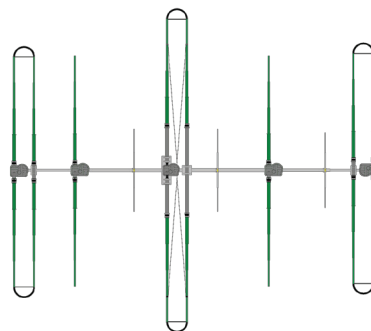

SteppIR Heavy Hitters

DB18E YAGI

2 elements 40m
3 elements 30m-10m
4 elements 6m

DB36 YAGI

Dipole 80m, 3 elements 40m/30m
4 elements 20m-10m, 6 elements 6m

DB42 YAGI

Dipole 80m, 3 elements 40m/30m
5 elements 20m-10m, 8 elements 6m

UrbanBeam

SPACE SAVING DESIGN
Dipole 40m/30m, 2 elements 20m-6m

FOR PRODUCT DETAILS
AND ORDERING:

www.steppir.com 425-453-1910