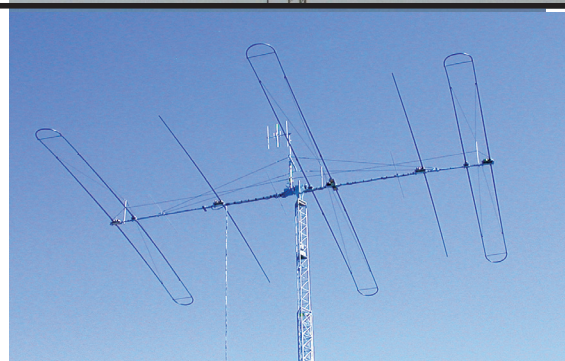

SteppIR Heavy Hitters

DB18E YAGI

2 elements 40m
3 elements 30m-10m
4 elements 6m

DB36 YAGI

Dipole 80m, 3 elements 40m/30m
4 elements 20m-10m, 6 elements 6m

DB42 YAGI

Dipole 80m, 3 elements 40m/30m
5 elements 20m-10m, 8 elements 6m

UrbanBeam

SPACE SAVING DESIGN
Dipole 40m/30m, 2 elements 20m-6m

FOR PRODUCT DETAILS
AND ORDERING:

www.steppir.com 425-453-1910