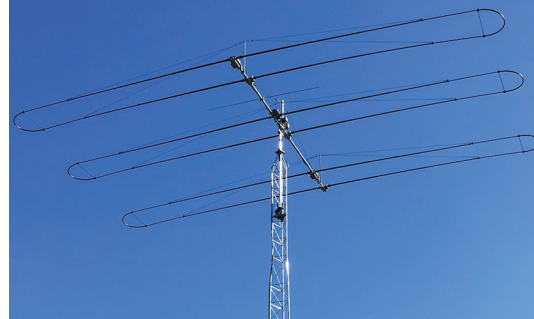

SteppIR Heavy Hitters

DB18E YAGI

2 elements 40m
3 elements 30m-10m
4 elements 6m

DB36 YAGI

Dipole 80m, 3 elements 40m/30m
4 elements 20m-10m, 6 elements 6m

DB42 YAGI

Dipole 80m, 3 elements 40m/30m
5 elements 20m-10m, 8 elements 6m

UrbanBeam

SPACE SAVING DESIGN
Dipole 40m/30m, 2 elements 20m-6m

FOR PRODUCT DETAILS
AND ORDERING:

www.steppir.com 425-453-1910