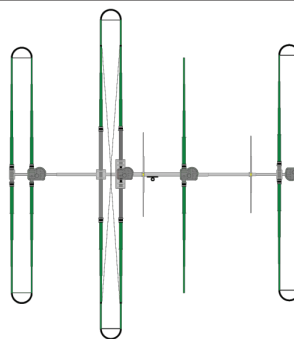

SteppIR Heavy Hitters

DB18E YAGI

2 elements 40m
3 elements 30m-10m
4 elements 6m

DB36 YAGI

Dipole 80m, 3 elements 40m/30m
4 elements 20m-10m, 6 elements 6m

DB42 YAGI

Dipole 80m, 3 elements 40m/30m
5 elements 20m-10m, 8 elements 6m

UrbanBeam

SPACE SAVING DESIGN
Dipole 40m/30m, 2 elements 20m-6m

FOR PRODUCT DETAILS
AND ORDERING:

www.steppir.com 425-453-1910