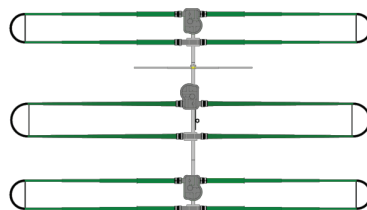

SteppIR Heavy Hitters

DB18E YAGI

2 elements 40m
3 elements 30m-10m
4 elements 6m

DB36 YAGI

Dipole 80m, 3 elements 40m/30m
4 elements 20m-10m, 6 elements 6m

DB42 YAGI

Dipole 80m, 3 elements 40m/30m
5 elements 20m-10m, 8 elements 6m

UrbanBeam

SPACE SAVING DESIGN
Dipole 40m/30m, 2 elements 20m-6m

FOR PRODUCT DETAILS
AND ORDERING:

www.steppir.com 425-453-1910