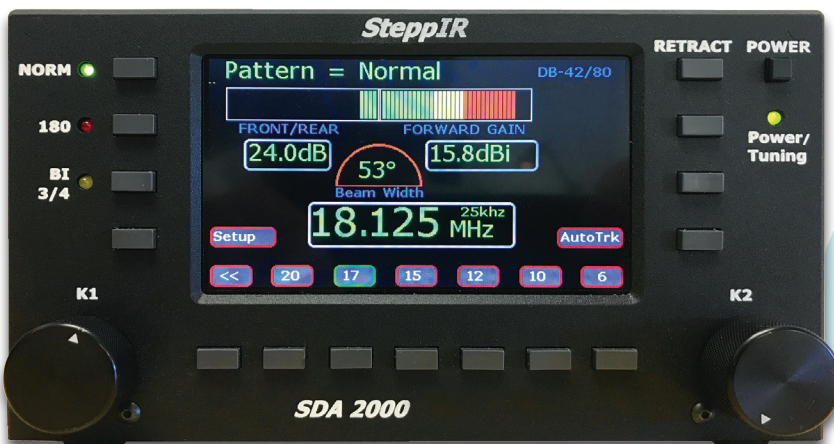

YAGI URBAN BEAM

The distinctive shape and small footprint of the UrbanBeam makes it excellent for use in high density population areas or properties with small lot sizes, where a full-sized Yagi may not be an option.

Chantal Villeneuve, upon seeing husband VA2PV Pascal Villeneuve's new UrbanBeam Yagi installed exclaimed, "What a beautiful antenna, it looks like a butterfly"!

SMALL FOOTPRINT
BIG DELIVERY

The OptimizIR electronic controller is available as an upgrade for all SteppIR antenna products or as a standalone purchase. The perfect pairing with a space saving Yagi Urban Beam!

BI-DIRECTIONAL
MODE
Simultaneous gain in
opposite directions

180 MODE
Reverse directions
at the click of
a button

3/4 MODE
Turns the BigIR
vertical into a 3/4
wave antenna on
21-54 MHz

MAXIMUM
GAIN MODE
Optimized for
max gain